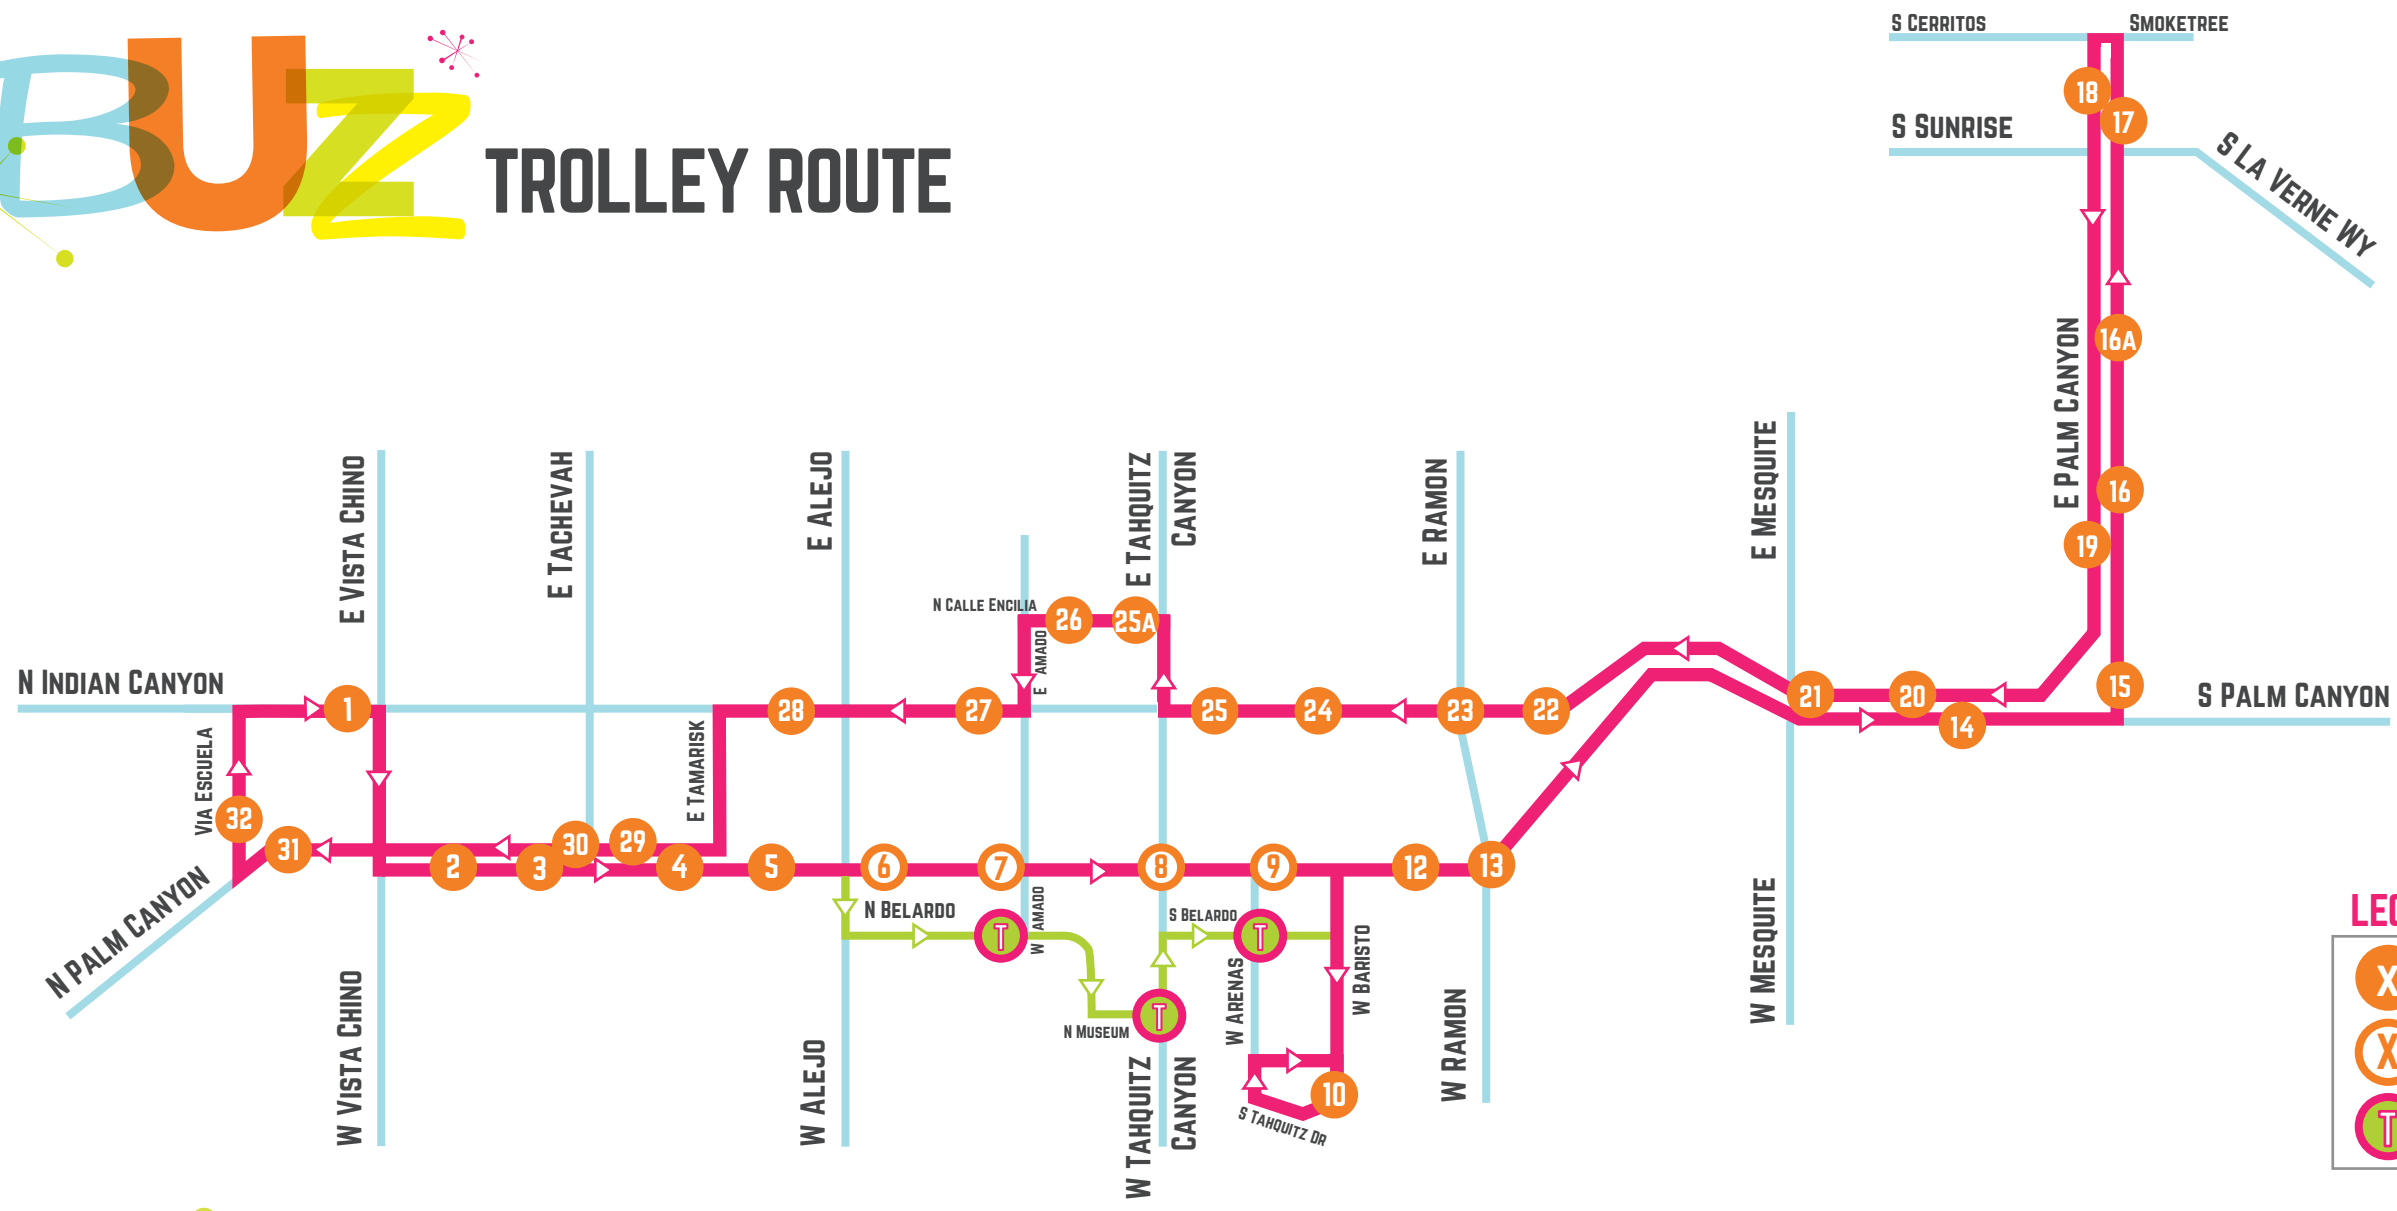

TROLLEY ROUTE

LEGEND

-  ALL TIMES
-  NOT ON THURSDAY
-  THURSDAY ONLY

VIA ESCUELA TO SMOKETREE
 11 am – 1 am, Thu – Sun
 Every 15 minutes
FREE!

- | | | | | | | |
|------------------------|------------------|-------------------|---------------------|------------------------------|----------------------------|--------------------|
| 1 N INDIAN/VISTA CHINO | 6 NPC/ALEJO | 11 BELARDO/ARENAS | 16 EPC/CAMINO REAL | 20 SPC/MORONGO | 25 S INDIAN/ARENAS | 29 NPC/HERMOSA PL |
| 2 NPC/VEREDA NORTE | 7 NPC/AMADO | 12 SPC/BARISTO | 16A EPC/ARGUILLA | 21 SPC/MESQUITE | 25A CALLE ENCILIA/TAHQUITZ | 30 NPC/TACHEVAH |
| 3 NPC/VIA LOLA | 8 SPC/TAHQUITZ | 13 SPC/RAMON | 17 SMOKETREE | 22 S INDIAN/CAMINO PAROCCELA | 26 CALLE ENCILIA/ANDREAS | 31 1900 NPC |
| 4 NPC/EL ALAMEDA | 9 SPC/ARENAS | 14 SPC/SONORA | 18 EPC/SUNRISE | 23 S INDIAN/RAMON | 27 N INDIAN/AMADO | 32 VIA ESCUELA/NPC |
| 5 NPC/MERITO | 10 S TAHQUITZ DR | 15 SPC/EPC | 19 EPC/INDIAN TRAIL | 24 S INDIAN/BARISTO | 28 N INDIAN/VALMONTE | |

NPC = NORTH PALM CANYON SPC = SOUTH PALM CANYON EPC = EAST PALM CANYON